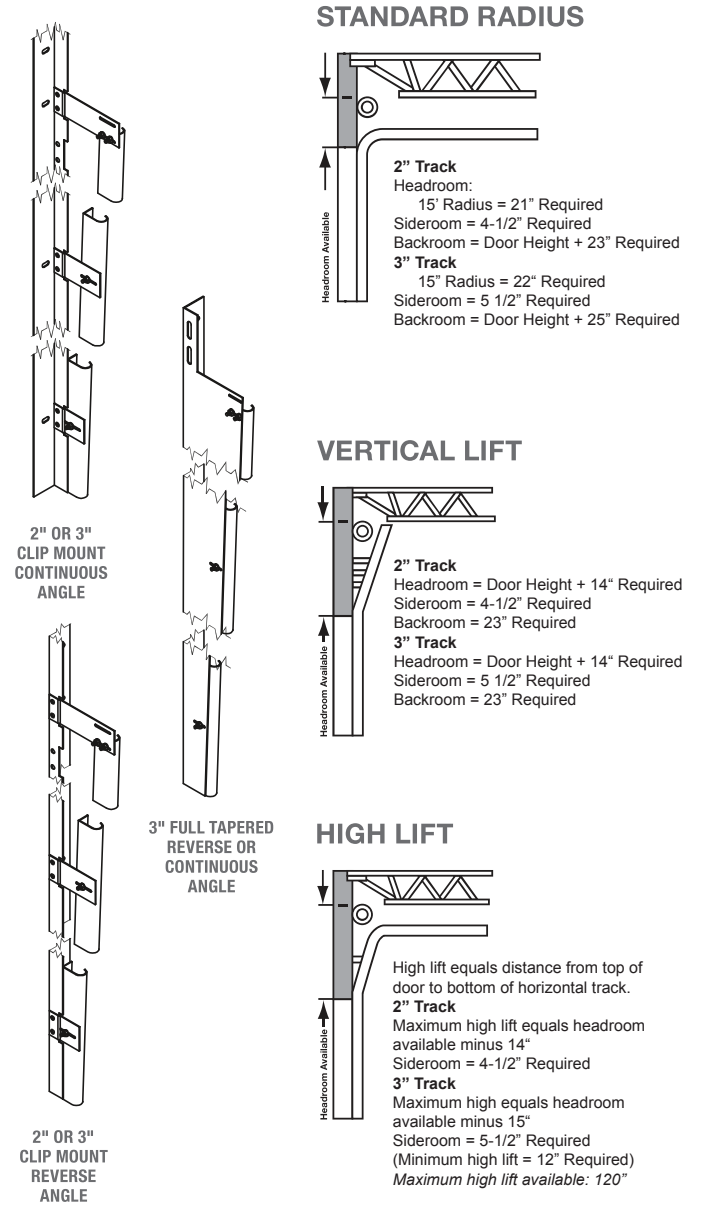

# EXTREME SECTIONAL DOOR

For Extreme Series – EX904N, EX3200N & EX3700N

## FRAMING OPTIONS

## TRACK OPTIONS

**All track types:**  
 19-3/4" of side room on the operator side only is recommended to slide the operator onto the installed extended shaft  
 Spacing between track and door is to be 3/4"