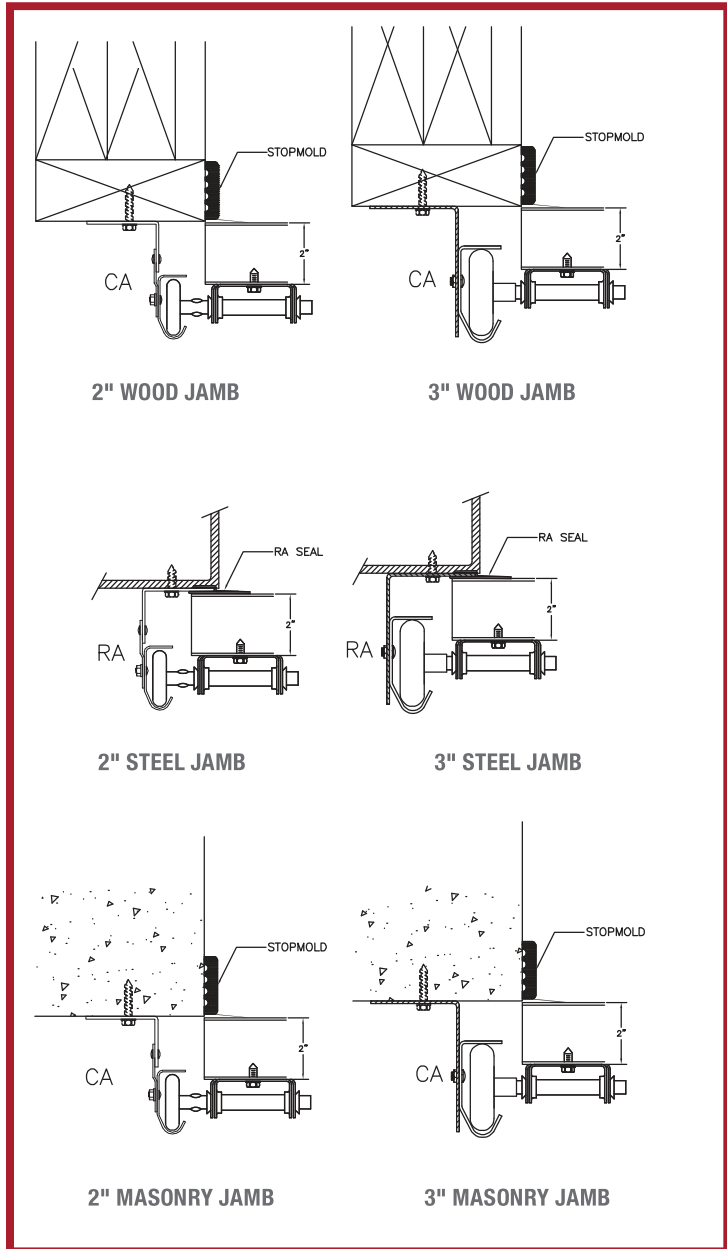

# EXTREME SECTIONAL DOOR

For Extreme Series – EX904N, EX3200N & EX3700N

## FRAMING OPTIONS

## TRACK OPTIONS

**All track types:**  
 19-3/4" of side room on the operator side only is recommended to slide the operator onto the installed extended shaft  
 Spacing between track and door is to be 3/4"