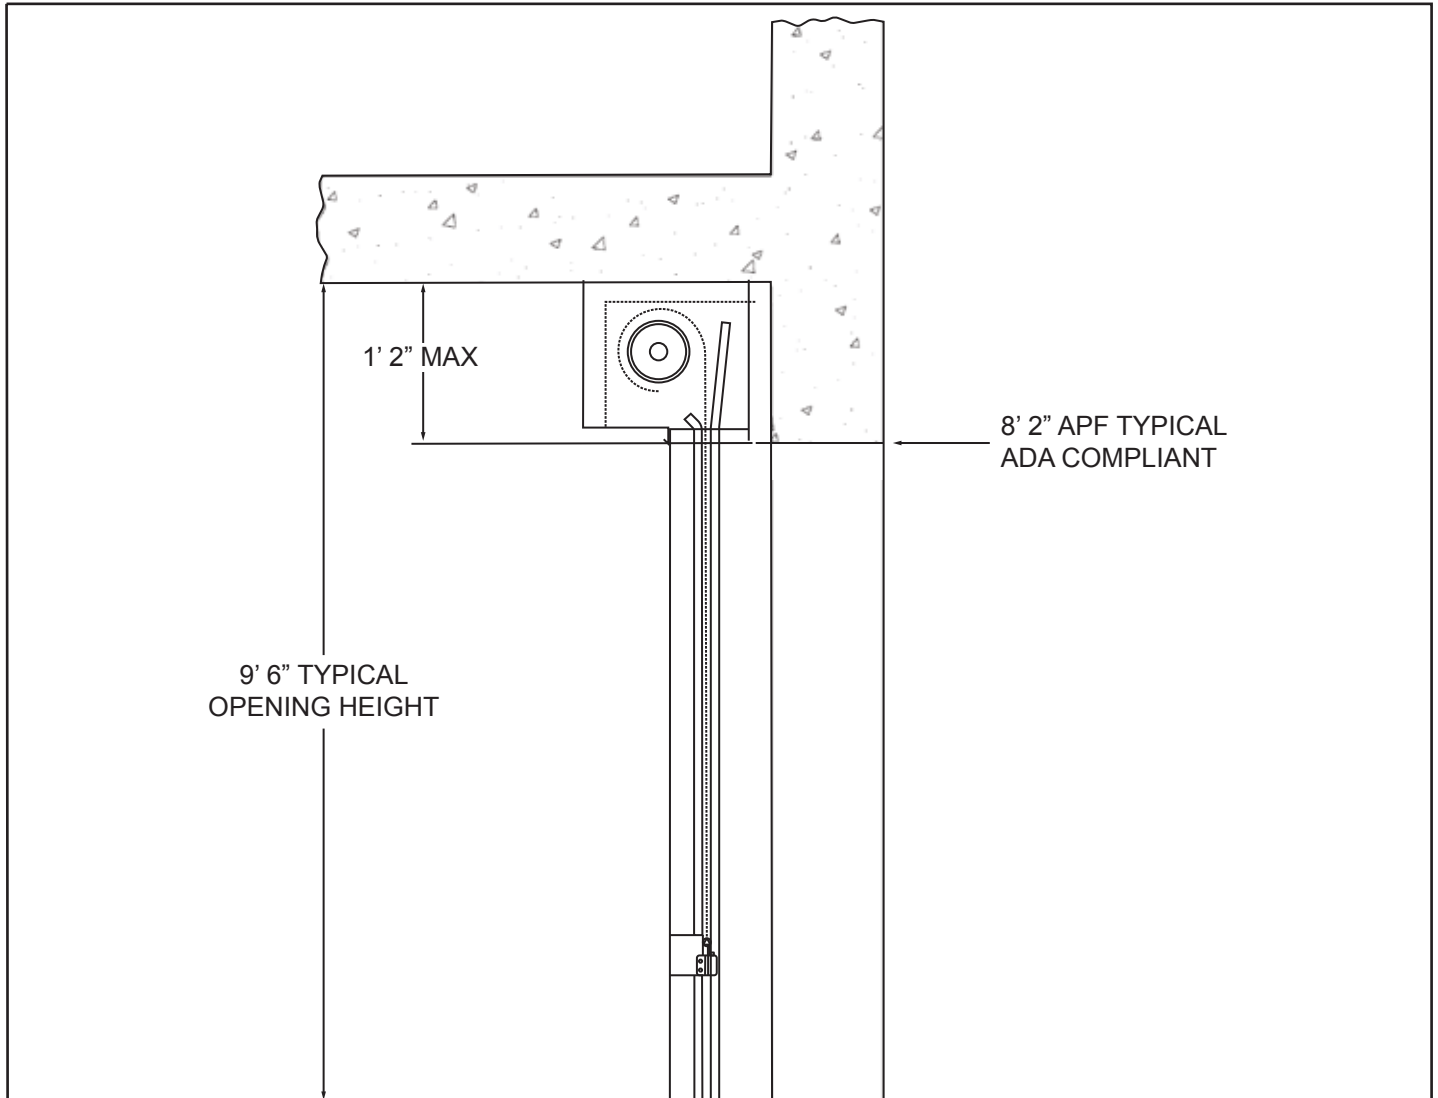

## ADA COMPLIANCE

The Extreme 300 Series MicroCoil Grille was designed with parking in mind. One of every six accessible parking spaces must be ADA van accessible in a parking garage. Since an ADA van only clears a typical opening of the parking structure by ~14", installing a security grille used to be quite the challenge.

Not anymore. The MicroCoil Grille easily fits in

that ~14", allowing ADA vans to enter most existing parking garages with ease. Its patented link system not only coils tighter than any other grille on the market, but also coils quietly – a big benefit for multi-use spaces that combine parking, retail, and residential use. Parking garage managers no longer have to compromise security for ADA compliance!